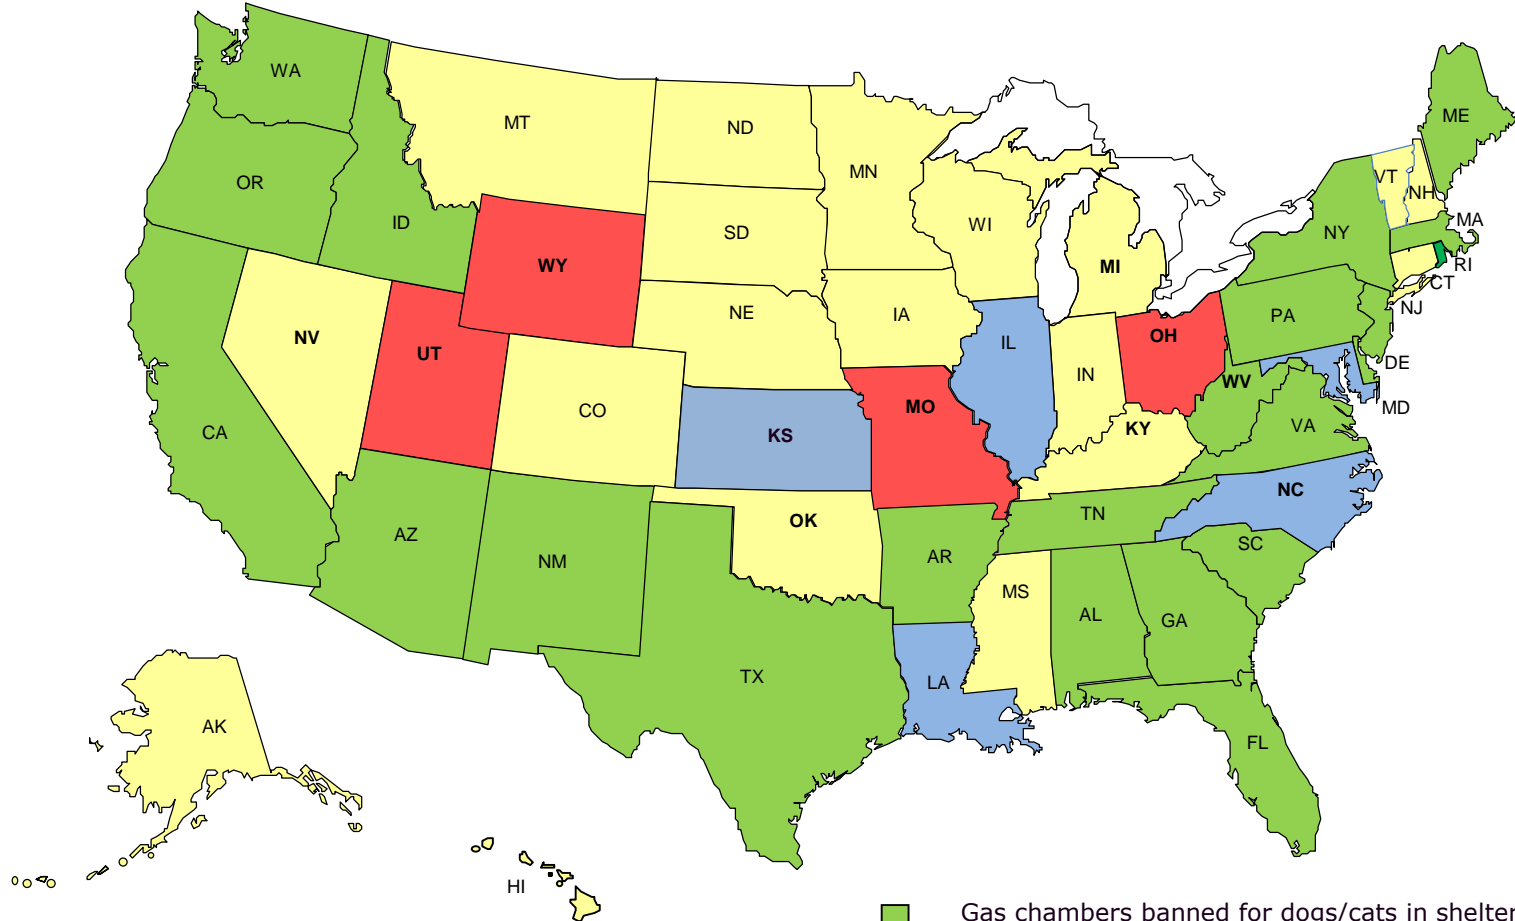

GAS CHAMBERS – CURRENT LANDSCAPE

Based on best available information, April 2017

THE HUMANE SOCIETY
OF THE UNITED STATES

- Gas chambers banned for dogs/cats in shelters (22)
- Partial chamber ban in place, no known chambers in use (5)
- No formal gas chamber ban, but no indications of use (19)
- No ban and gas chamber use confirmed or suspected (4)

Total number of states with active chambers: 4