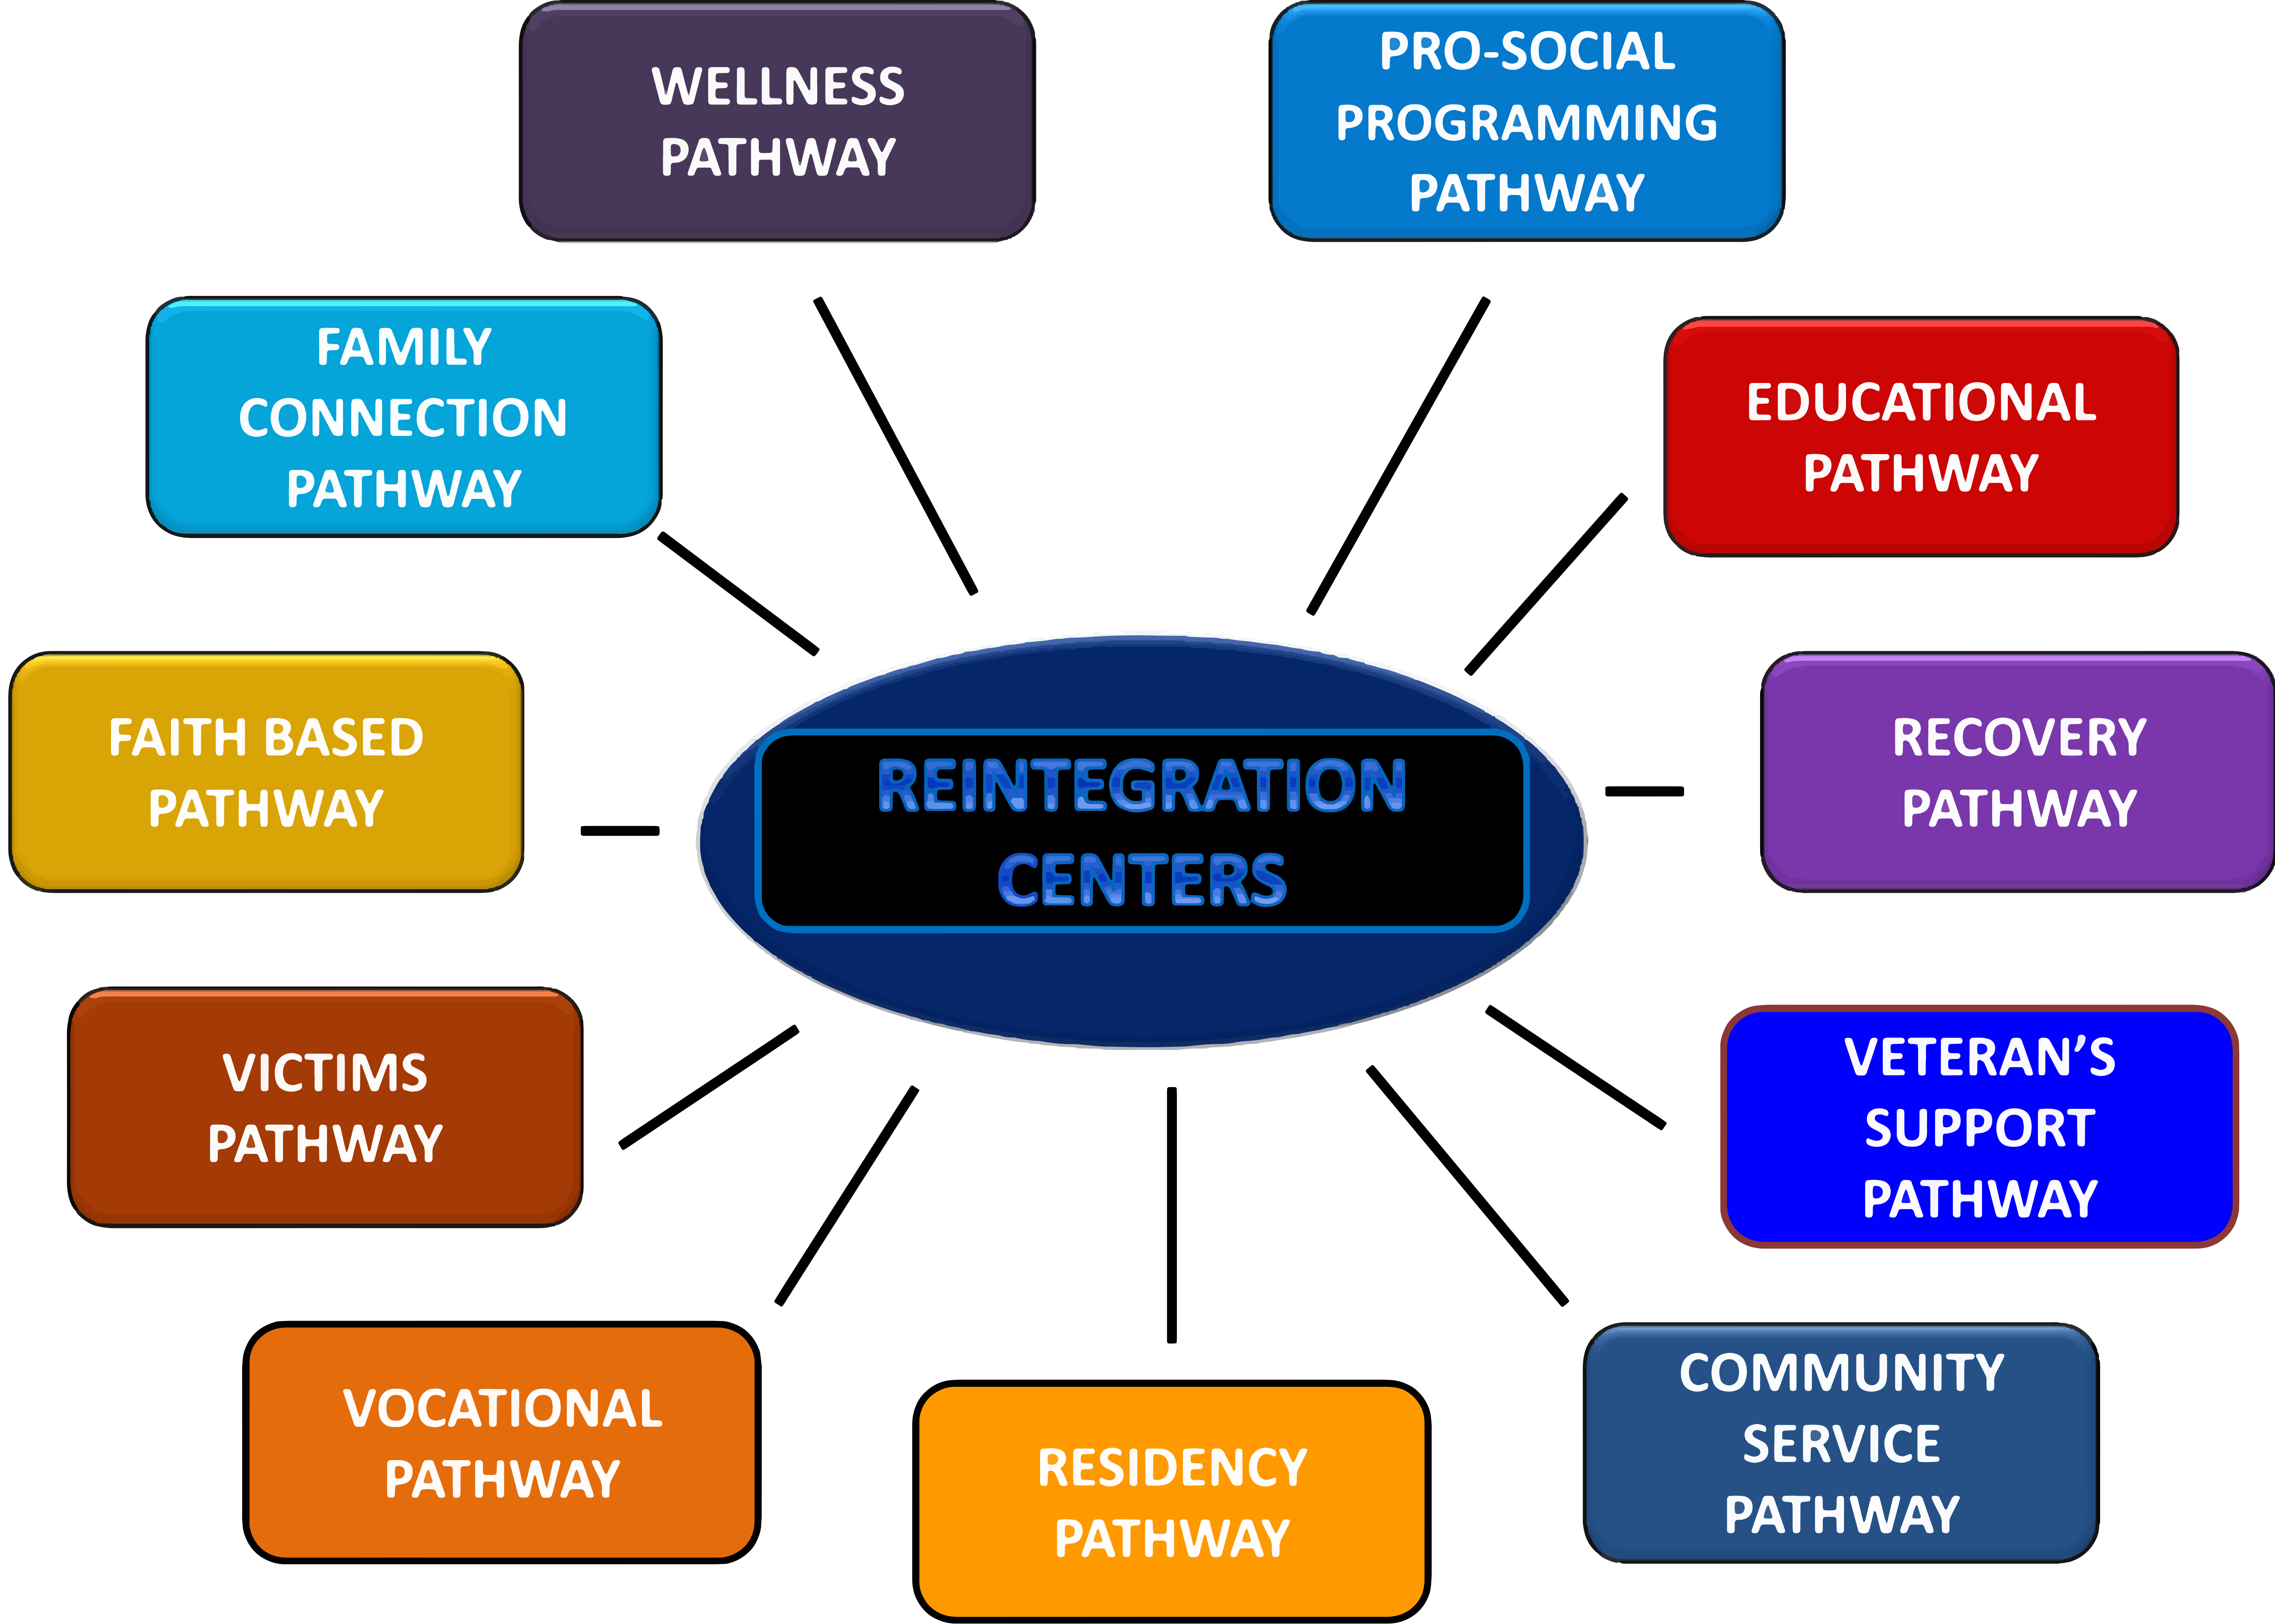

Reintegration Pathways

8-10 hours of meaningful activity